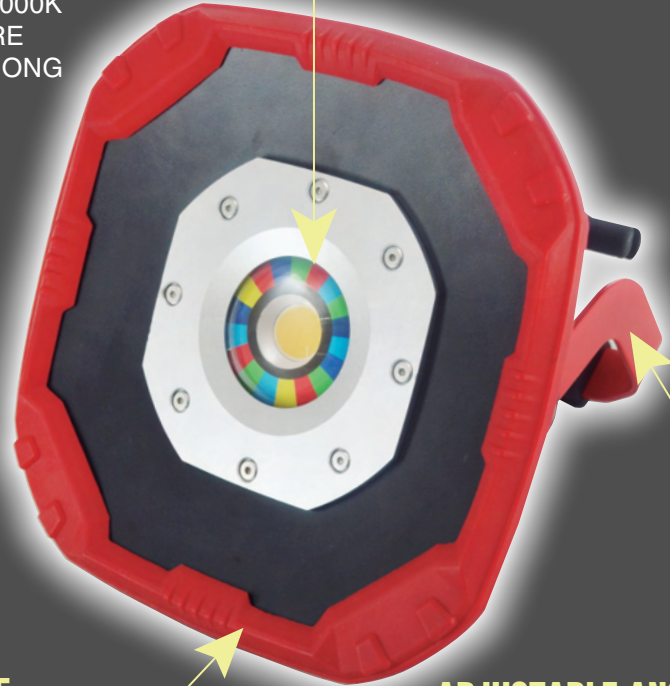

**Model #
200SLMAX**

**SUNLIGHT
2000 LUMEN
RECHARGEABLE
CORDLESS
PROFESSIONAL
COLOR MATCH
FLOOD LIGHT
- 96 CRI**

SALES AND MARKETING

1230 Santa Anita Avenue, Suite E
South El Monte, CA 91733
Phone: (800) 221-9705
USA Toll Free
Fax: (877) 318-2194
Phone: (626) 228-3170
Fax: (626) 228-3124

372 Old US Highway
52 South
Mount Airy, NC 27030

**WHAT
IS
CRI?**

A Color Rendering Index (CRI) is a numerical measure of the ability of a light source to reveal the colors of various objects faithfully in comparison with an ideal or natural light source.

- The majority of LED work lights have a CRI between 75-85.
- The color temperature of natural daylight can change (morning, noon, evening), but the CRI is always 100.

2000 LUMENS OF WARM-WHITE LIGHT

OPERATING AT THE 4000K
COLOR TEMPERATURE
RANGE POPULAR AMONG
PAINTERS AND
DETAILERS

IP65 WATER PROOF

SOLID ALUMINUM CONSTRUCTION
WITH RUBBER OVER-MOLD
PROTECTION

ADJUSTABLE ANGLE BASE

WITH 1/4" HOLE FOR STAND
MOUNTING

Model	Color Temperature	Water Proof	Light Output
200SLMAX	4000K	IP65	700~2000 Lumens
Battery Life	Charge Time	Li-Ion Rechargeable	
2~6 hrs	3.5~4 hrs	11.1V / 4400 mAh	